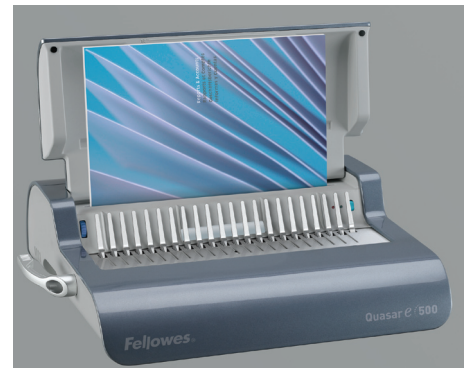

**5218301
Galaxy™ E**

Galaxy™ Comb Binding Machines

Heavy-duty large office binding machine features a removable binding mechanism you can use separately for increased productivity.

- Easily punches up to 25 pages at one time • Binds documents as large as 500 pages with a 2" comb • Electric model offers effortless punching at the touch of a button • Vertical paper loading ensures consistent punch alignment • Integrated document measuring system provides quick setup without guesswork • Features tray with front access for easy, mess-free waste disposal
- Includes binding starter pack (contents: 20 pk assorted kit) 2 year warranty.

**5218301 Galaxy™ E (Electric)
5218201 Galaxy™**

Quasar™ Comb Binding Machines

Blends performance and style to handle daily binding needs in the office.

- Efficient machine design allows user to punch and bind in continuous motion for maximum productivity • Electric model offers effortless punching at the touch of a button • Vertical document loading ensures accurate punch alignment • Built-in comb storage tray with integrated document measurement device for added convenience and quick set-up • Rotary edge guide adjustment accurately centers documents • Includes binding starter pack (contents: 10 pk assorted kit) • 2 year warranty.

**5216901 Quasar™ E (Electric)
5216801 Quasar™**

**5216901
Quasar™ E**

**5216701
Pulsar™ E**

Pulsar™ Comb Binding Machines

Full-featured binding machine handles a variety of small office applications.

- Efficient machine design allows user to punch and bind in continuous motion for maximum productivity • Electric model offers effortless punching at the touch of a button • Vertical document loading ensures accurate punch alignment
- Built-in comb storage tray with integrated document measurement device for added convenience and quick set-up • Rotary edge guide adjustment accurately centers documents • Includes binding starter pack (contents: 10 pk assorted kit) • 2 year warranty