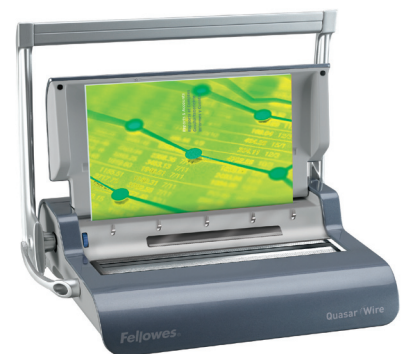

**5216701 Pulsar™ E (Electric)
5216601 Pulsar™**

Quasar™ Wire Binding Machines

Easy-to-use, medium-duty office machine delivers an excellent combination of performance, features, and style.

- Efficient design allows user to punch and bind in continuous manner for maximum productivity • Punches up to 15 sheets of paper at a time • Binds up to 130 sheets with a 9/16" wire • Vertical document loading ensures accurate punch alignment • Built-in comb storage tray with integrated document measurement device for added convenience and quick set-up • Rotary edge guide adjustment accurately centers documents • See-thru window shows when side waste drawer needs to be emptied • Space-saving design with carrying handle folds flat for easy storage • Includes binding starter pack (contents: 20 pk assorted kit) • 2-year warranty

5217401 Quasar™ Wire